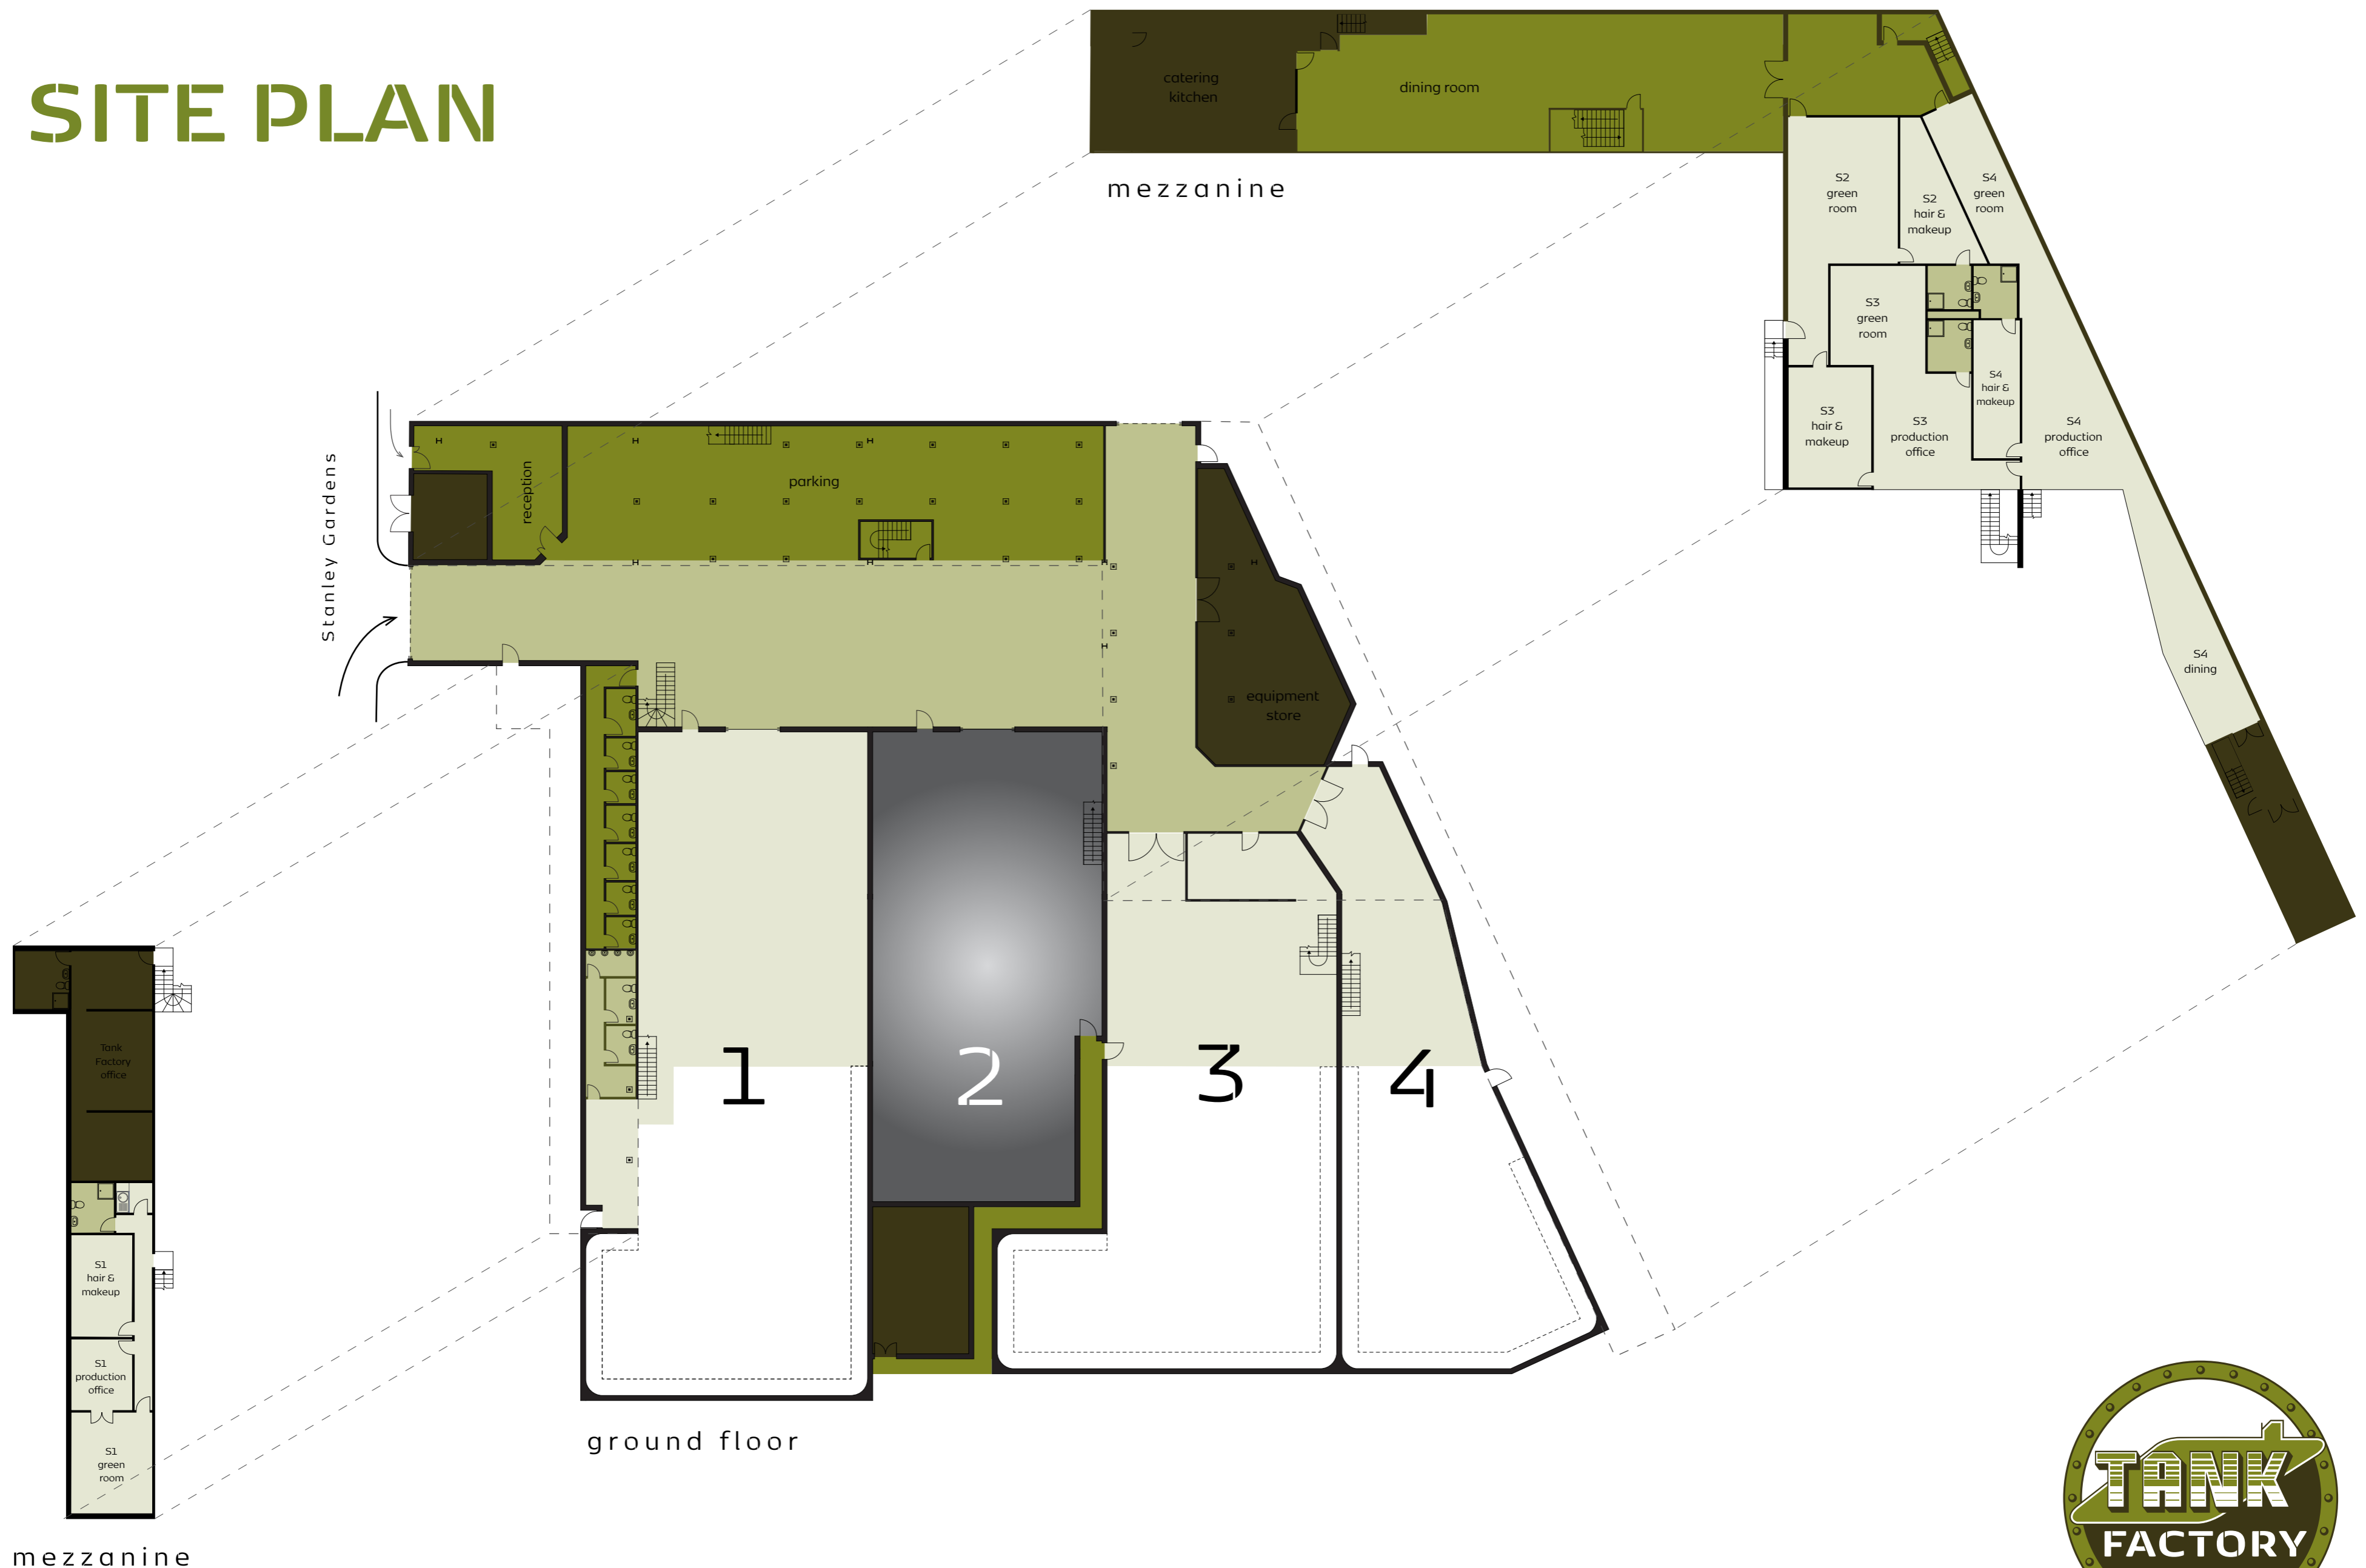

SITE PLAN

mezzanine

70 Stanley Gardens, London W3 7SZ

t: 020 7043 4301

e: hello@thetankfactory.co.uk