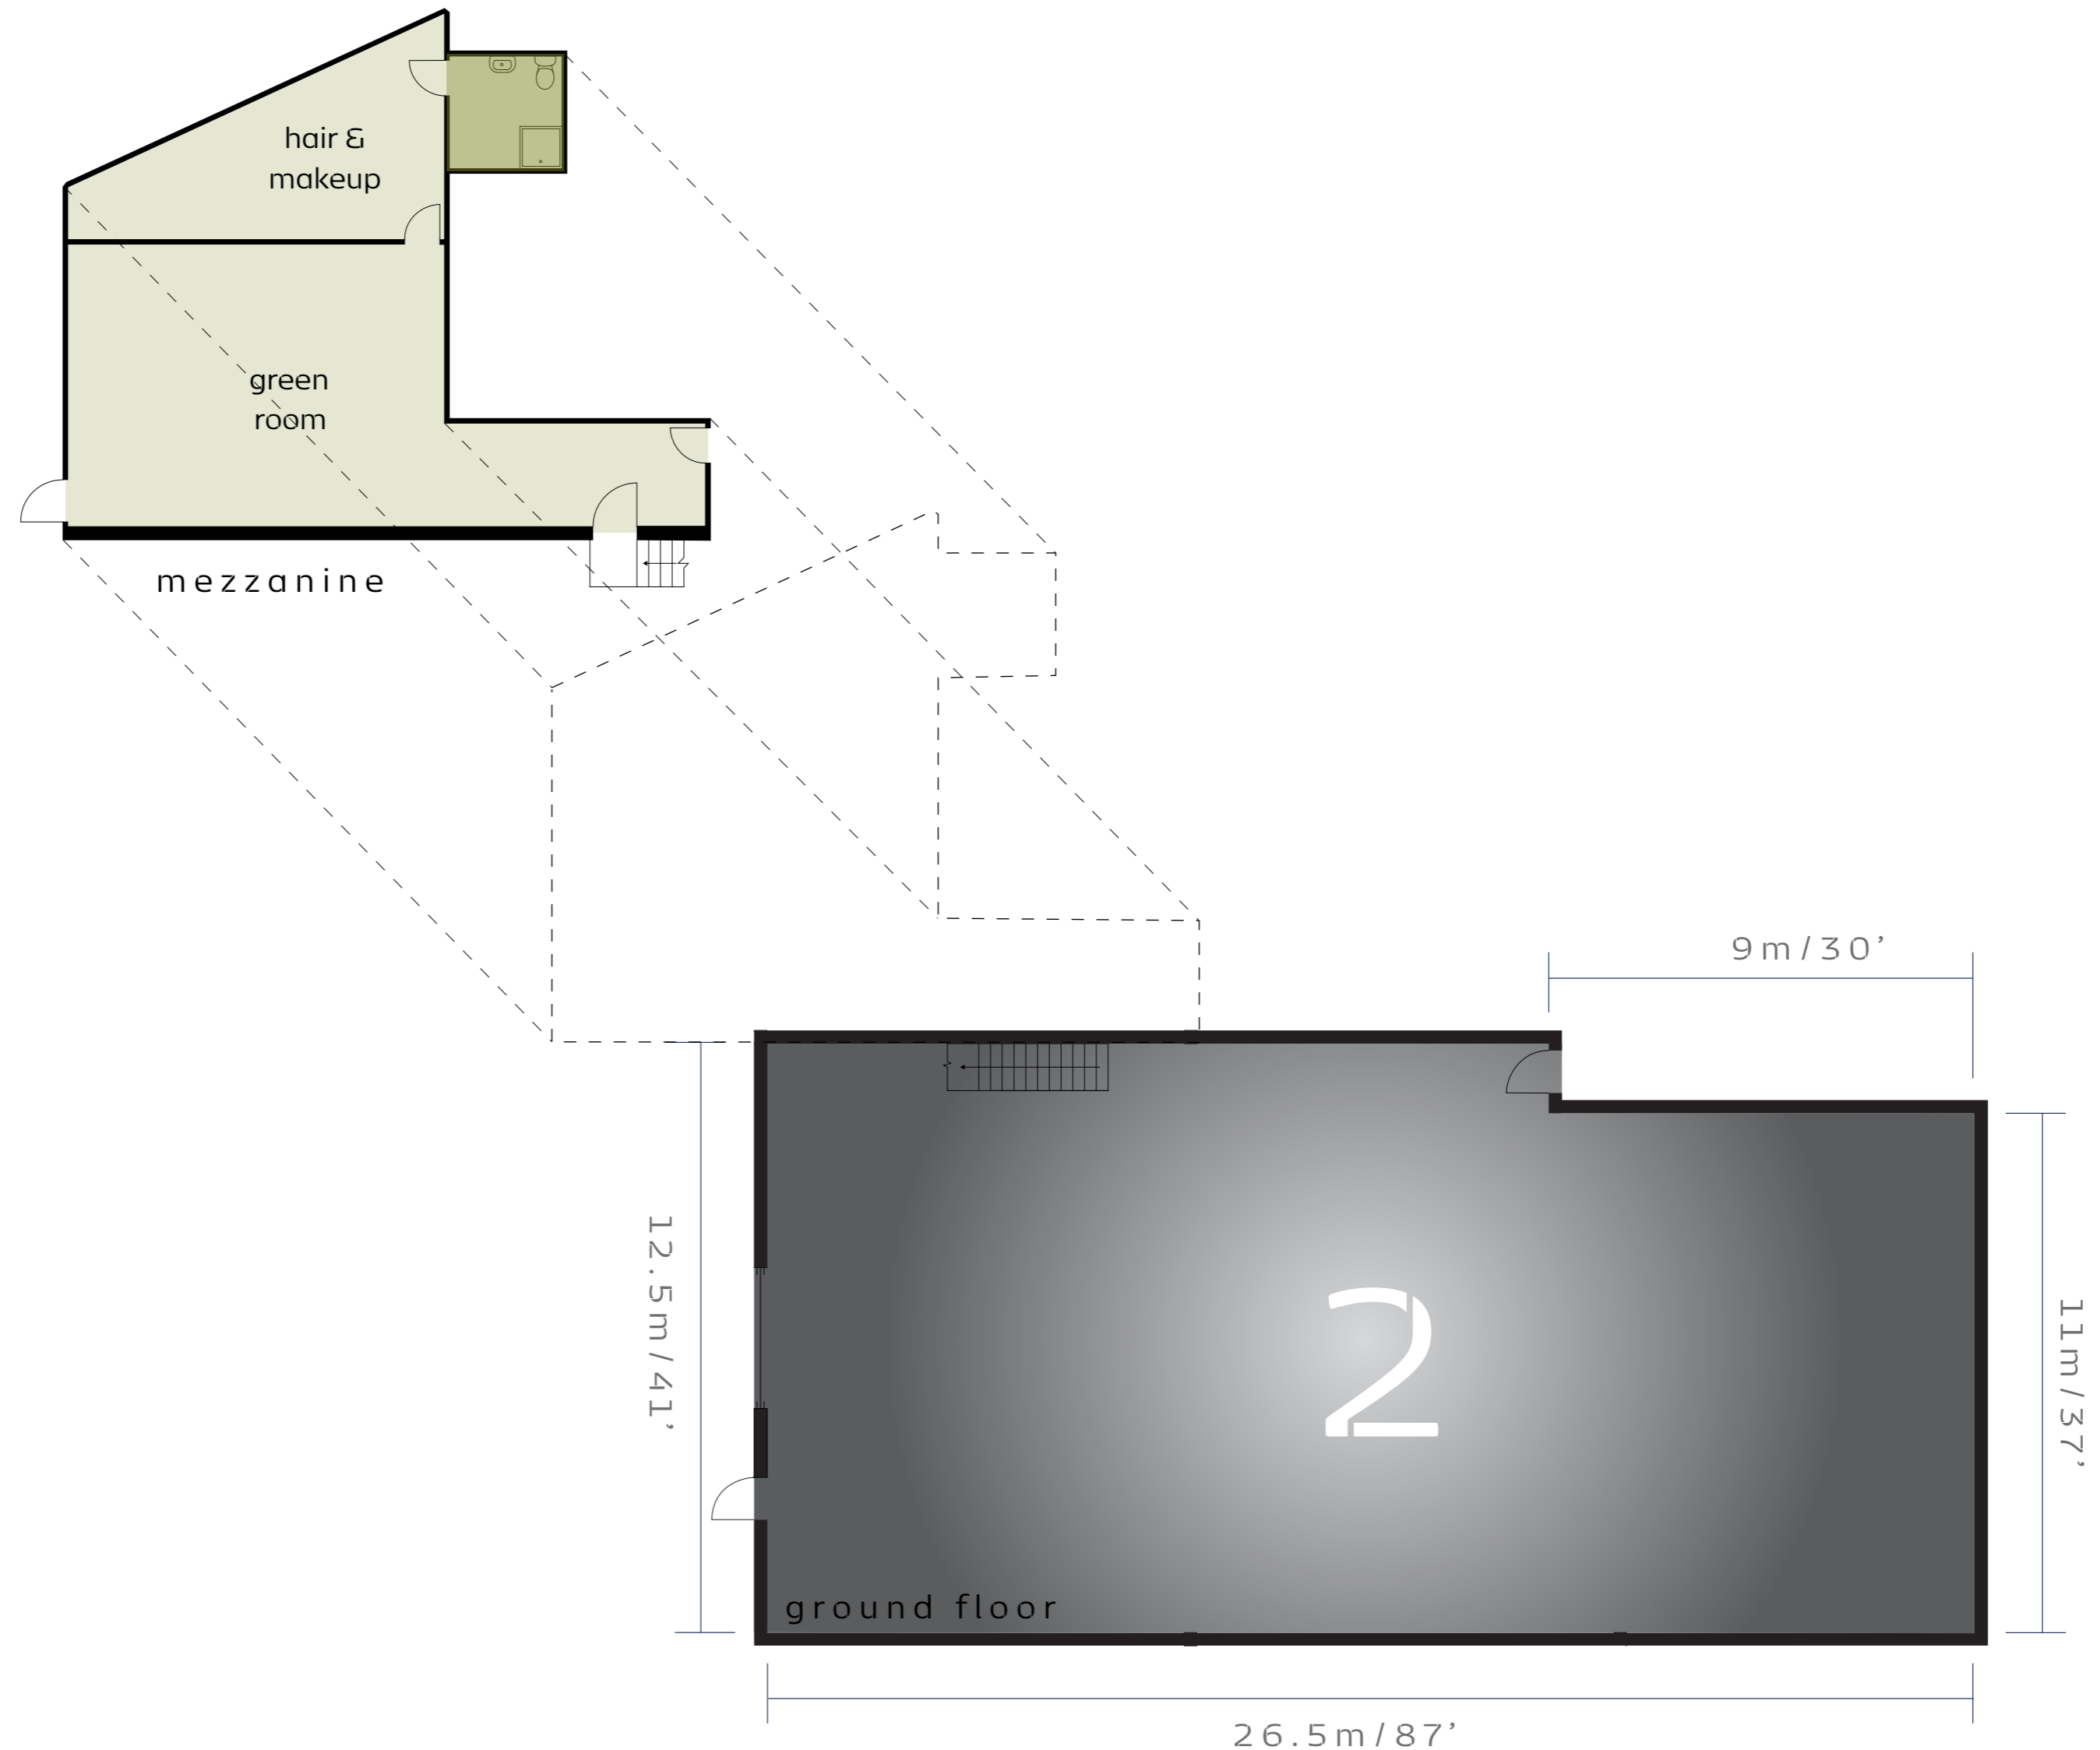

STUDIO 2

Black-out studio
Drive-in access
Mezzanine production suite

Total area: 5,200 ft²

Main studio: 3,500 ft²

Ceiling height: 29 ft / 8.8 m

Height to roof truss: 22 ft / 6.7 m

Power: 200A 3P Powerlock

70 Stanley Gardens, London W3 7SZ